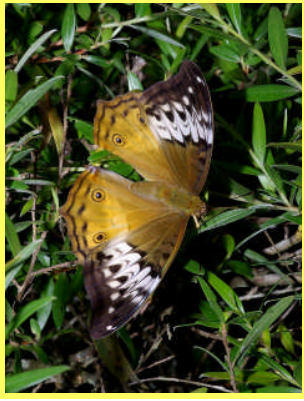

In the Garden - March 2007 - Page 11

By Garry Sankowsky

Cruiser - female

Eastern Brown Crow

Green Spotted Triangle

Green Spotted Triangle

Hawk Moth larva

Lesser Wanderer extracting toxins from
Trichodesma zeylanicum

Lesser Wanderer extracting toxins from
Trichodesma zeylanicum

Pale Green Triangle larva

Pale Green Triangle

Pale Green Triangle

Small Green-banded Blue

Tailed Emperor larva