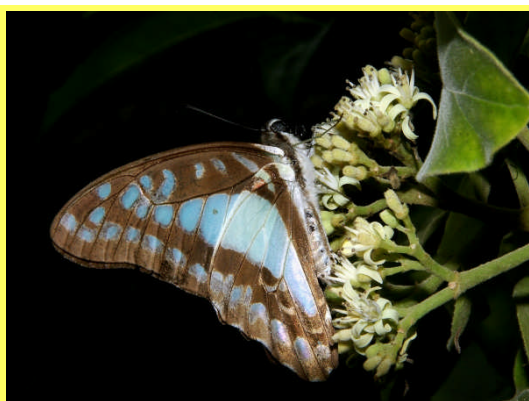

In the Garden - March 2007 - Page 11

By Garry Sankowsky

Cruiser - female

Eastern Brown Crow

Green Spotted Triangle

Green Spotted Triangle

Hawk Moth larva

Lesser Wanderer extracting toxins from
Trichodesma zeylanicum

Lesser Wanderer extracting toxins from
Trichodesma zeylanicum

Pale Green Triangle larva

Pale Green Triangle

Pale Green Triangle

Small Green-banded Blue

Tailed Emperor larva