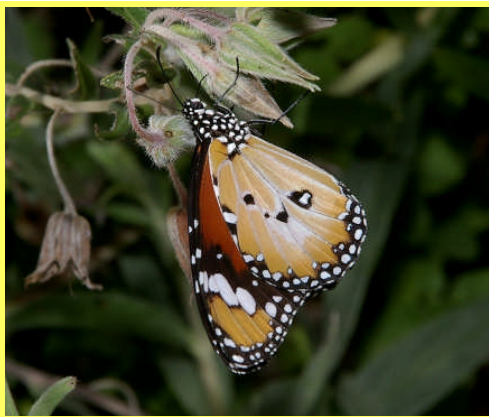

In the Garden - March 2007 - Page 11

By Garry Sankowsky

Cruiser - female

Eastern Brown Crow

Green Spotted Triangle

Green Spotted Triangle

Hawk Moth larva

Lesser Wanderer extracting toxins from
Trichodesma zeylanicum

Lesser Wanderer extracting toxins from
Trichodesma zeylanicum

Pale Green Triangle larva

Pale Green Triangle

Pale Green Triangle

Small Green-banded Blue

Tailed Emperor larva