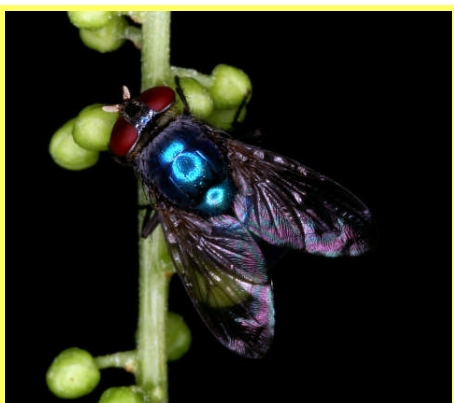

**In the Garden - February 2007 - Page 10**

By Garry Sankowsky

Ambrax Swallowtail larva

Australian Leafwing larva

Native bee on Psychotria

Bug on Psychotria

Capaneus Swallowtail larva

Capaneus Swallowtail larva

Common Albatross pupa

Fly on *Dictyoneura obtusa*

Fly on *Dictyoneura obtusa*

Fly on *Dictyoneura obtusa*

Jumper Ant

Fly on *Lomandra banksii*