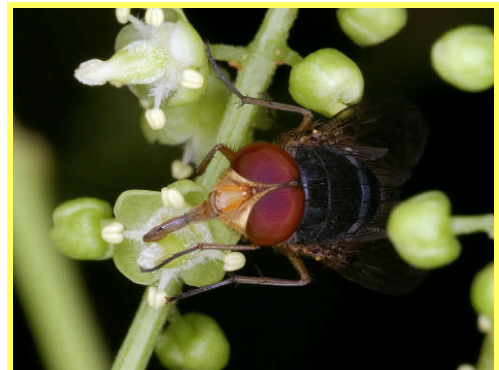

**In the Garden - February 2007 - Page 10**

By Garry Sankowsky

Ambrax Swallowtail larva

Australian Leafwing larva

Native bee on Psychotria

Bug on Psychotria

Capaneus Swallowtail larva

Capaneus Swallowtail larva

Common Albatross pupa

Fly on *Dictyoneura obtusa*

Fly on *Dictyoneura obtusa*

Fly on *Dictyoneura obtusa*

Jumper Ant

Fly on *Lomandra banksii*