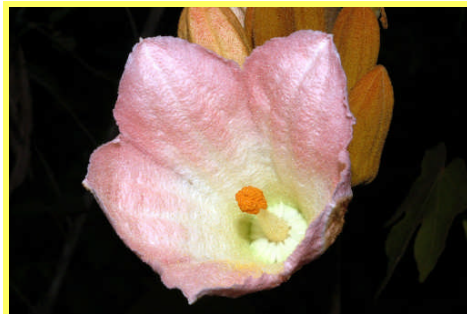

In the Garden - December 2006 - Page 3

By Garry Sankowsky

Backhousia enata

Barklya syringifolia

Barringtonia acutangula

Boea hygroskopica

Brachychiton bidwillii

Brachychiton acerifolius

Brachychiton muellerianus

Brachychiton - *Pascoe River*

A Basket Case - Mark 2
Brown Cuckoo-Dove chick.

Bulbophyllum baileyi

Caelospermum paniculatum

Calanthe triplicata