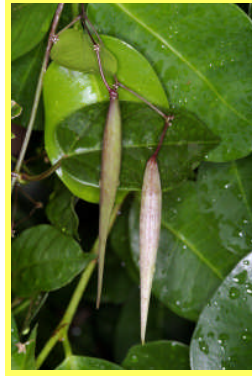

In the Garden - December 2006 - Page 16

By Garry Sankowsky

Trichodesma zeylanicum

Tylophora colorata

Union Jack

Uvaria concava

Uvaria rufa

Viola hederacea

Wedelia spilanthoides

Zodiac Moths - Very common on the Tableland this month and many thousands were resting in our garden after feasting on Eucalypt flowers.

Wilkiea macrophylla