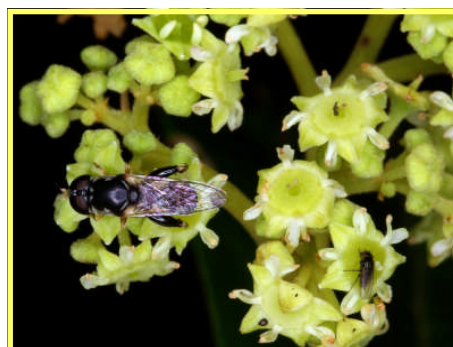

# In the Garden - April 2007 - Page 4

By Garry Sankowsky

*Syzygium boonjee*

*Syzygium glenum*

*Syzygium mackinnonianum*

*Tabernaemontana orientalis*

*Xanthostemon youngii*

*Zanthoxylum ovalifolium*

Blue Triangle

Flies on *Alphitonia* sp. aff. *excelsa*

Fly on *Alphitonia* sp. aff. *excelsa*

Ambrax Swallowtail

Australian Leafwing pupa

Australian Leafwing