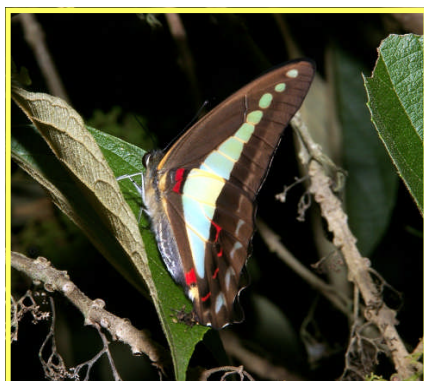

# In the Garden - April 2007 - Page 4

By Garry Sankowsky

*Syzygium boonjee*

*Syzygium glenum*

*Syzygium mackinnonianum*

*Tabernaemontana orientalis*

*Xanthostemon youngii*

*Zanthoxylum ovalifolium*

Blue Triangle

Flies on *Alphitonia* sp. aff. *excelsa*

Fly on *Alphitonia* sp. aff. *excelsa*

Ambrax Swallowtail

Australian Leafwing pupa

Australian Leafwing