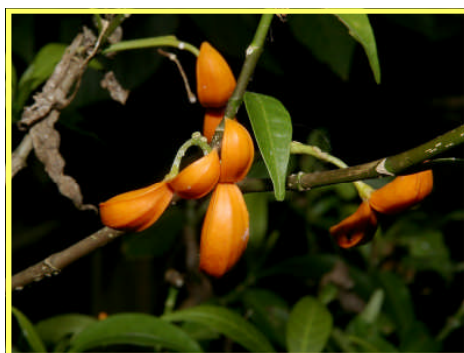

# In the Garden - April 2007 - Page 4

By Garry Sankowsky

*Syzygium boonjee*

*Syzygium glenum*

*Syzygium mackinnonianum*

*Tabernaemontana orientalis*

*Xanthostemon youngii*

*Zanthoxylum ovalifolium*

Blue Triangle

Flies on *Alphitonia* sp. aff. *excelsa*

Fly on *Alphitonia* sp. aff. *excelsa*

Ambrax Swallowtail

Australian Leafwing pupa

Australian Leafwing