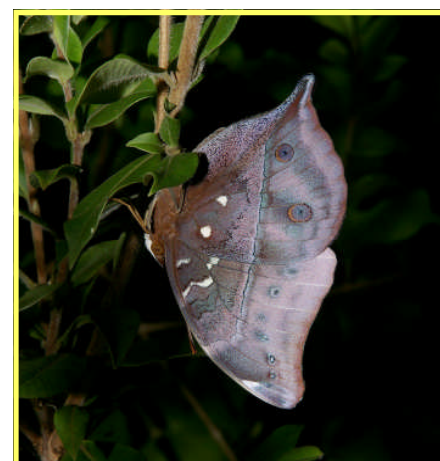

# In the Garden - April 2007 - Page 4

By Garry Sankowsky

*Syzygium boonjee*

*Syzygium glenum*

*Syzygium mackinnonianum*

*Tabernaemontana orientalis*

*Xanthostemon youngii*

*Zanthoxylum ovalifolium*

Blue Triangle

Flies on *Alphitonia* sp. aff. *excelsa*

Fly on *Alphitonia* sp. aff. *excelsa*

Ambrax Swallowtail

Australian Leafwing pupa

Australian Leafwing