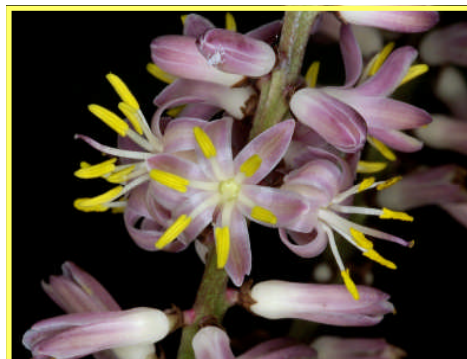

# In the Garden - April 2007 Page 1

By Garry Sankowsky

*Acronychia pensularis*

*Aglaia euryanthera*

*Alangium* sp. Claudie River

*Alphitonia* sp. Aff. *excelsa*

*Auranticarpa ilicifolia*

*Bowenia* sp. Tinaroo Range

*Buckinghamia celcissima*

*Buckinghamia ferruginea*

*Buckinghamia ferruginea*

*Clerodendrum longiflorum*

*Cordyline cannifolia*

*Dendrobium bigibbum*