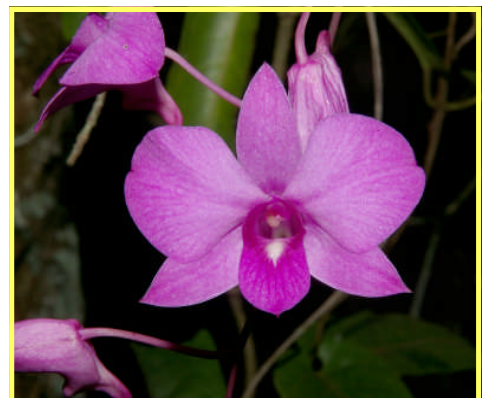

# In the Garden - April 2007 Page 1

By Garry Sankowsky

*Acronychia pensularis*

*Aglaia euryanthera*

*Alangium* sp. Claudie River

*Alphitonia* sp. Aff. *excelsa*

*Auranticarpa ilicifolia*

*Bowenia* sp. Tinaroo Range

*Buckinghamia celcissima*

*Buckinghamia ferruginea*

*Buckinghamia ferruginea*

*Clerodendrum longiflorum*

*Cordyline cannifolia*

*Dendrobium bigibbum*